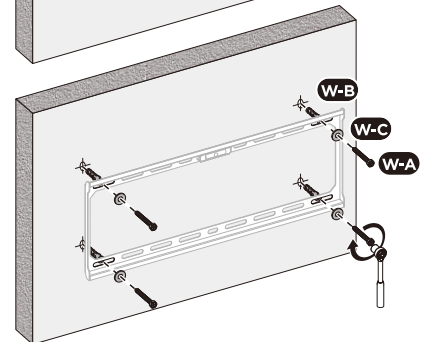

Dimensions (mm)

32/75 TILT

VESA Compatible
50x50 75x75 100x100 100x150 150x100
100x200 200x100 150x150 200x200
200x300 300x200 200x400 400x200
300x300 300x400 400x300 400x400

75"
MAX
FLAT/CURVED

45kg
(99lbs)
RATED

2

1

3

Note: If the display does not stop at your desired position, adjust the two side screws alternately using the tools as shown.