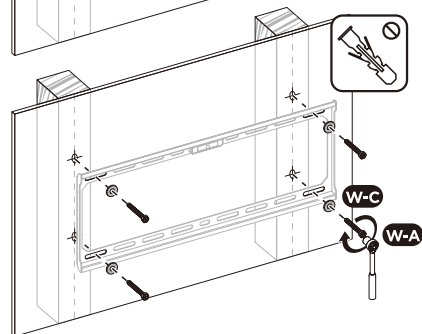

Dimensions (mm)

32/75 TILT

VESA Compatible
50x50 75x75 100x100 100x150 150x100
100x200 200x100 150x150 200x200
200x300 300x200 200x400 400x200
300x300 300x400 400x300 400x400

75"
MAX
FLAT/CURVED

45kg
(99lbs)
RATED

2

1

3

Note: If the display does not stop at your desired position, adjust the two side screws alternately using the tools as shown.