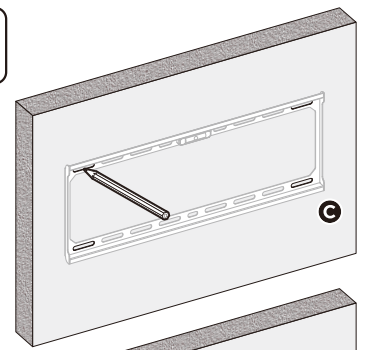

Dimensions (mm)

32/75 TILT

VESA Compatible
50x50 75x75 100x100 100x150 150x100
100x200 200x100 150x150 200x200
200x300 300x200 200x400 400x200
300x300 300x400 400x300 400x400

75"
MAX
FLAT/CURVED

45kg
(99lbs)
RATED

2

1

3

Note: If the display does not stop at your desired position, adjust the two side screws alternately using the tools as shown.