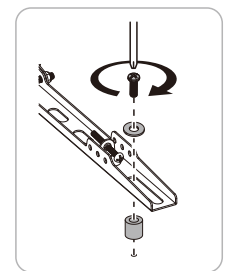

Dimensions (mm)

32/75 TILT

VESA Compatible
50x50 75x75 100x100 100x150 150x100
100x200 200x100 150x150 200x200
200x300 300x200 200x400 400x200
300x300 300x400 400x300 400x400

75"
MAX
FLAT/CURVED

45kg
(99lbs)
RATED

2

1

3

Note: If the display does not stop at your desired position, adjust the two side screws alternately using the tools as shown.