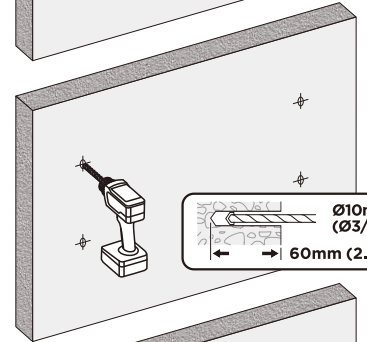

Dimensions (mm)

32/75 TILT

VESA Compatible
50x50 75x75 100x100 100x150 150x100
100x200 200x100 150x150 200x200
200x300 300x200 200x400 400x200
300x300 300x400 400x300 400x400

75"
MAX
FLAT/CURVED

45kg
(99lbs)
RATED

2

1

3

Note: If the display does not stop at your desired position, adjust the two side screws alternately using the tools as shown.