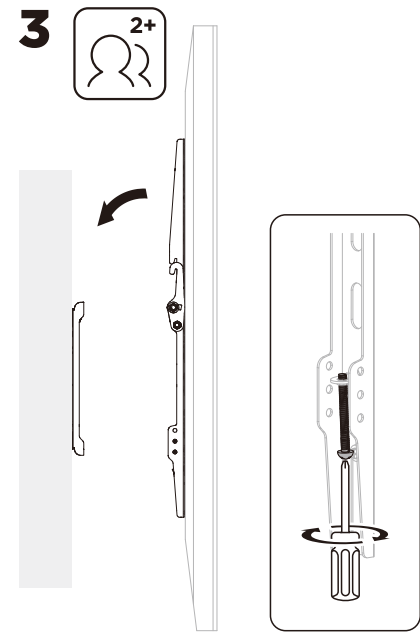

Dimensions (mm)

32/75 TILT

VESA Compatible
50x50 75x75 100x100 100x150 150x100
100x200 200x100 150x150 200x200
200x300 300x200 200x400 400x200
300x300 300x400 400x300 400x400

75"
MAX
FLAT/CURVED

45kg
(99lbs)
RATED

2

1

3

Note: If the display does not stop at your desired position, adjust the two side screws alternately using the tools as shown.