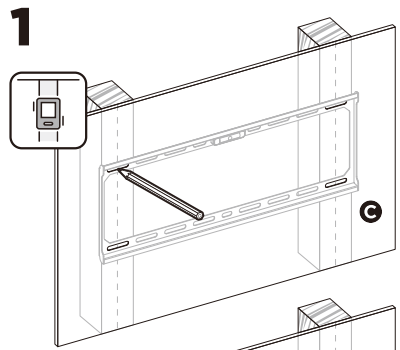

Dimensions (mm)

32/75 TILT

VESA Compatible
50x50 75x75 100x100 100x150 150x100
100x200 200x100 150x150 200x200
200x300 300x200 200x400 400x200
300x300 300x400 400x300 400x400

75"
MAX
FLAT/CURVED

45kg
(99lbs)
RATED

2

1

3

Note: If the display does not stop at your desired position, adjust the two side screws alternately using the tools as shown.