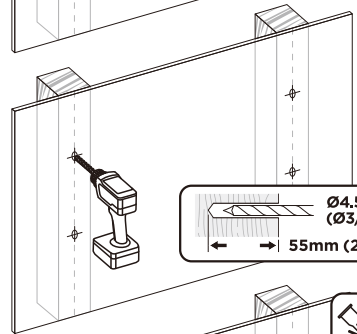

Dimensions (mm)

32/75 TILT

VESA Compatible
50x50 75x75 100x100 100x150 150x100
100x200 200x100 150x150 200x200
200x300 300x200 200x400 400x200
300x300 300x400 400x300 400x400

75"
MAX
FLAT/CURVED

45kg
(99lbs)
RATED

2

1

3

Note: If the display does not stop at your desired position, adjust the two side screws alternately using the tools as shown.