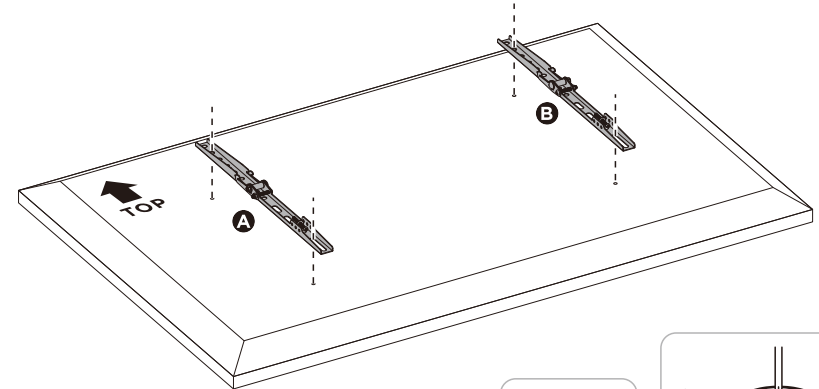

Dimensions (mm)

32/75 TILT

VESA Compatible
50x50 75x75 100x100 100x150 150x100
100x200 200x100 150x150 200x200
200x300 300x200 200x400 400x200
300x300 300x400 400x300 400x400

75"
MAX
FLAT/CURVED

45kg
(99lbs)
RATED

2

1

3

Note: If the display does not stop at your desired position, adjust the two side screws alternately using the tools as shown.